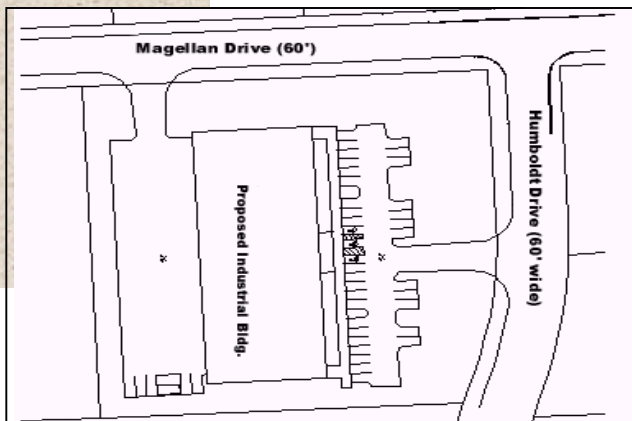

Magellan Commerce Centre 46555 Humboldt Drive Novi, Michigan

- **NEW BUILDING**
- Located within Beck West Corporate Park
- High-image, brick building
- 6,000 square feet up to 25,000 square feet
- Clear Height – 18 Feet
- Grade Level Loading
- Fully sprinklered
- Ample parking for office users
- Competitive Lease Rates
- Ready for Custom Buildout
- Full commissions