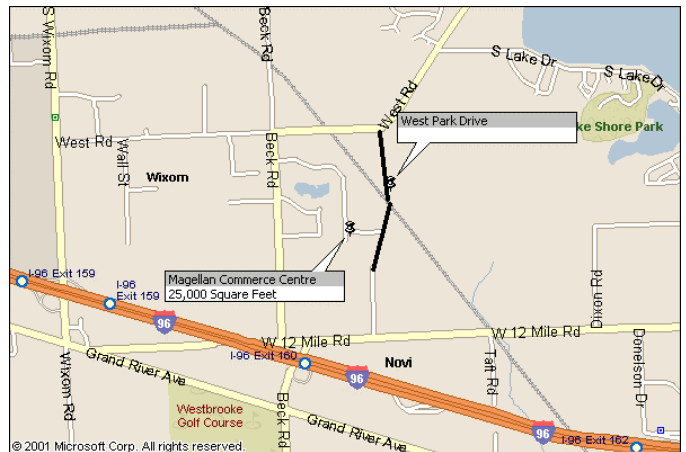

Magellan Commerce Centre 46555 Humboldt Drive Novi, Michigan

- **NEW BUILDING**
- Located within Beck West Corporate Park
- High-image, brick building
- 6,000 square feet up to 25,000 square feet
- Clear Height – 18 Feet
- Grade Level Loading
- Fully sprinklered
- Ample parking for office users
- Competitive Lease Rates
- Ready for Custom Buildout
- Full commissions